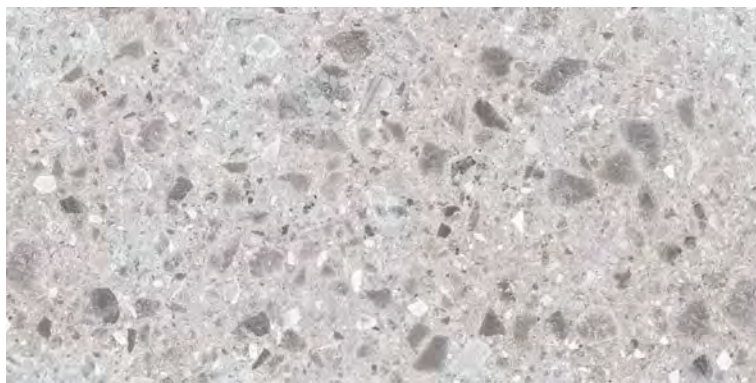

60x120 | 24"x48"