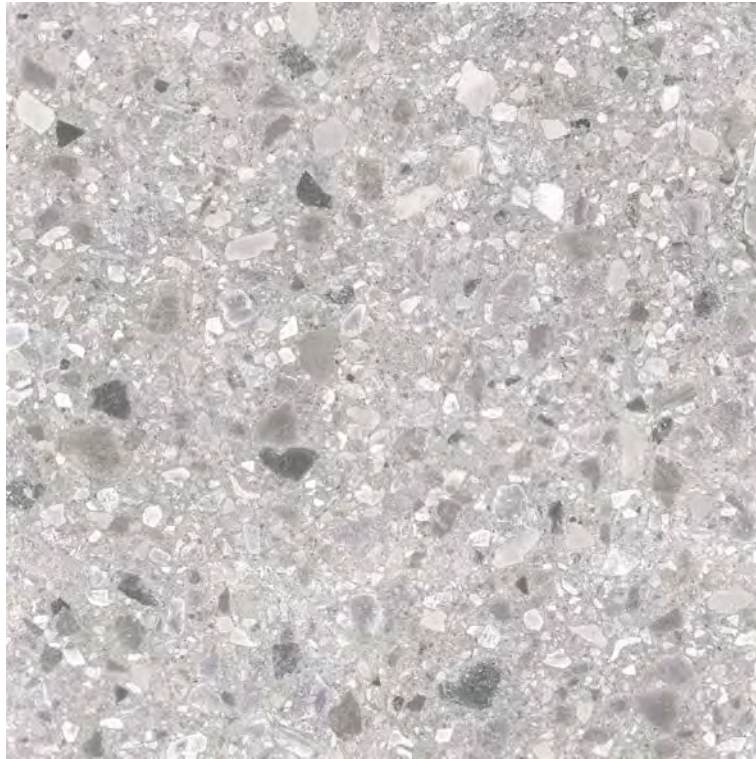

BATTISCOPIA
SKIRTING

6,5x120 | 3"x48"

7,3x60 | 3"x24"

CEPPO DI GRÉ GREY

GRES PORCELLANATO COLORATO IN MASSA
COLOURED BODY PORCELAIN STONEWARE

RETTIFICATO RECTIFIED

120x120 | 48"x48"

60x60 | 24"x24"