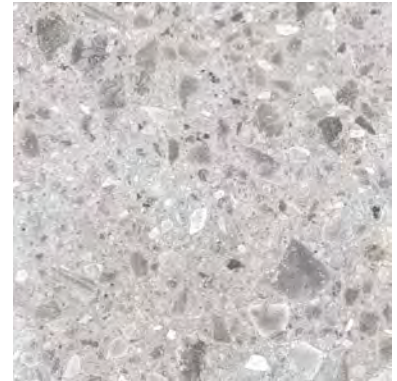

BATTISCOPIA
SKIRTING

6,5x120 | 3"x48"

7,3x60 | 3"x24"

CEPPO DI GRÉ GREY

GRES PORCELLANATO COLORATO IN MASSA
COLOURED BODY PORCELAIN STONEWARE

RETTIFICATO RECTIFIED

120x120 | 48"x48"

60x60 | 24"x24"