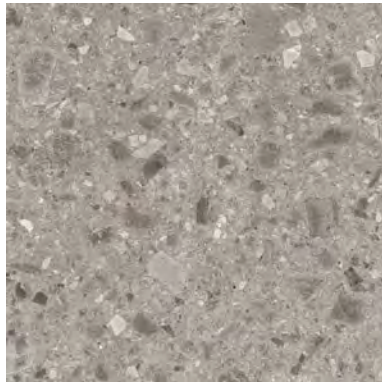

30x30 (4,8x4,8)
12"x12" (2"x2")

BATTISCOPIA
SKIRTING

6,5x120 | 3"x48"

7,3x60 | 3"x24"

CEPPO DI GRÉ NATURAL

GRES PORCELLANATO COLORATO IN MASSA
COLOURED BODY PORCELAIN STONEWARE

RETTIFICATO RECTIFIED

60x120 | 24"x48"